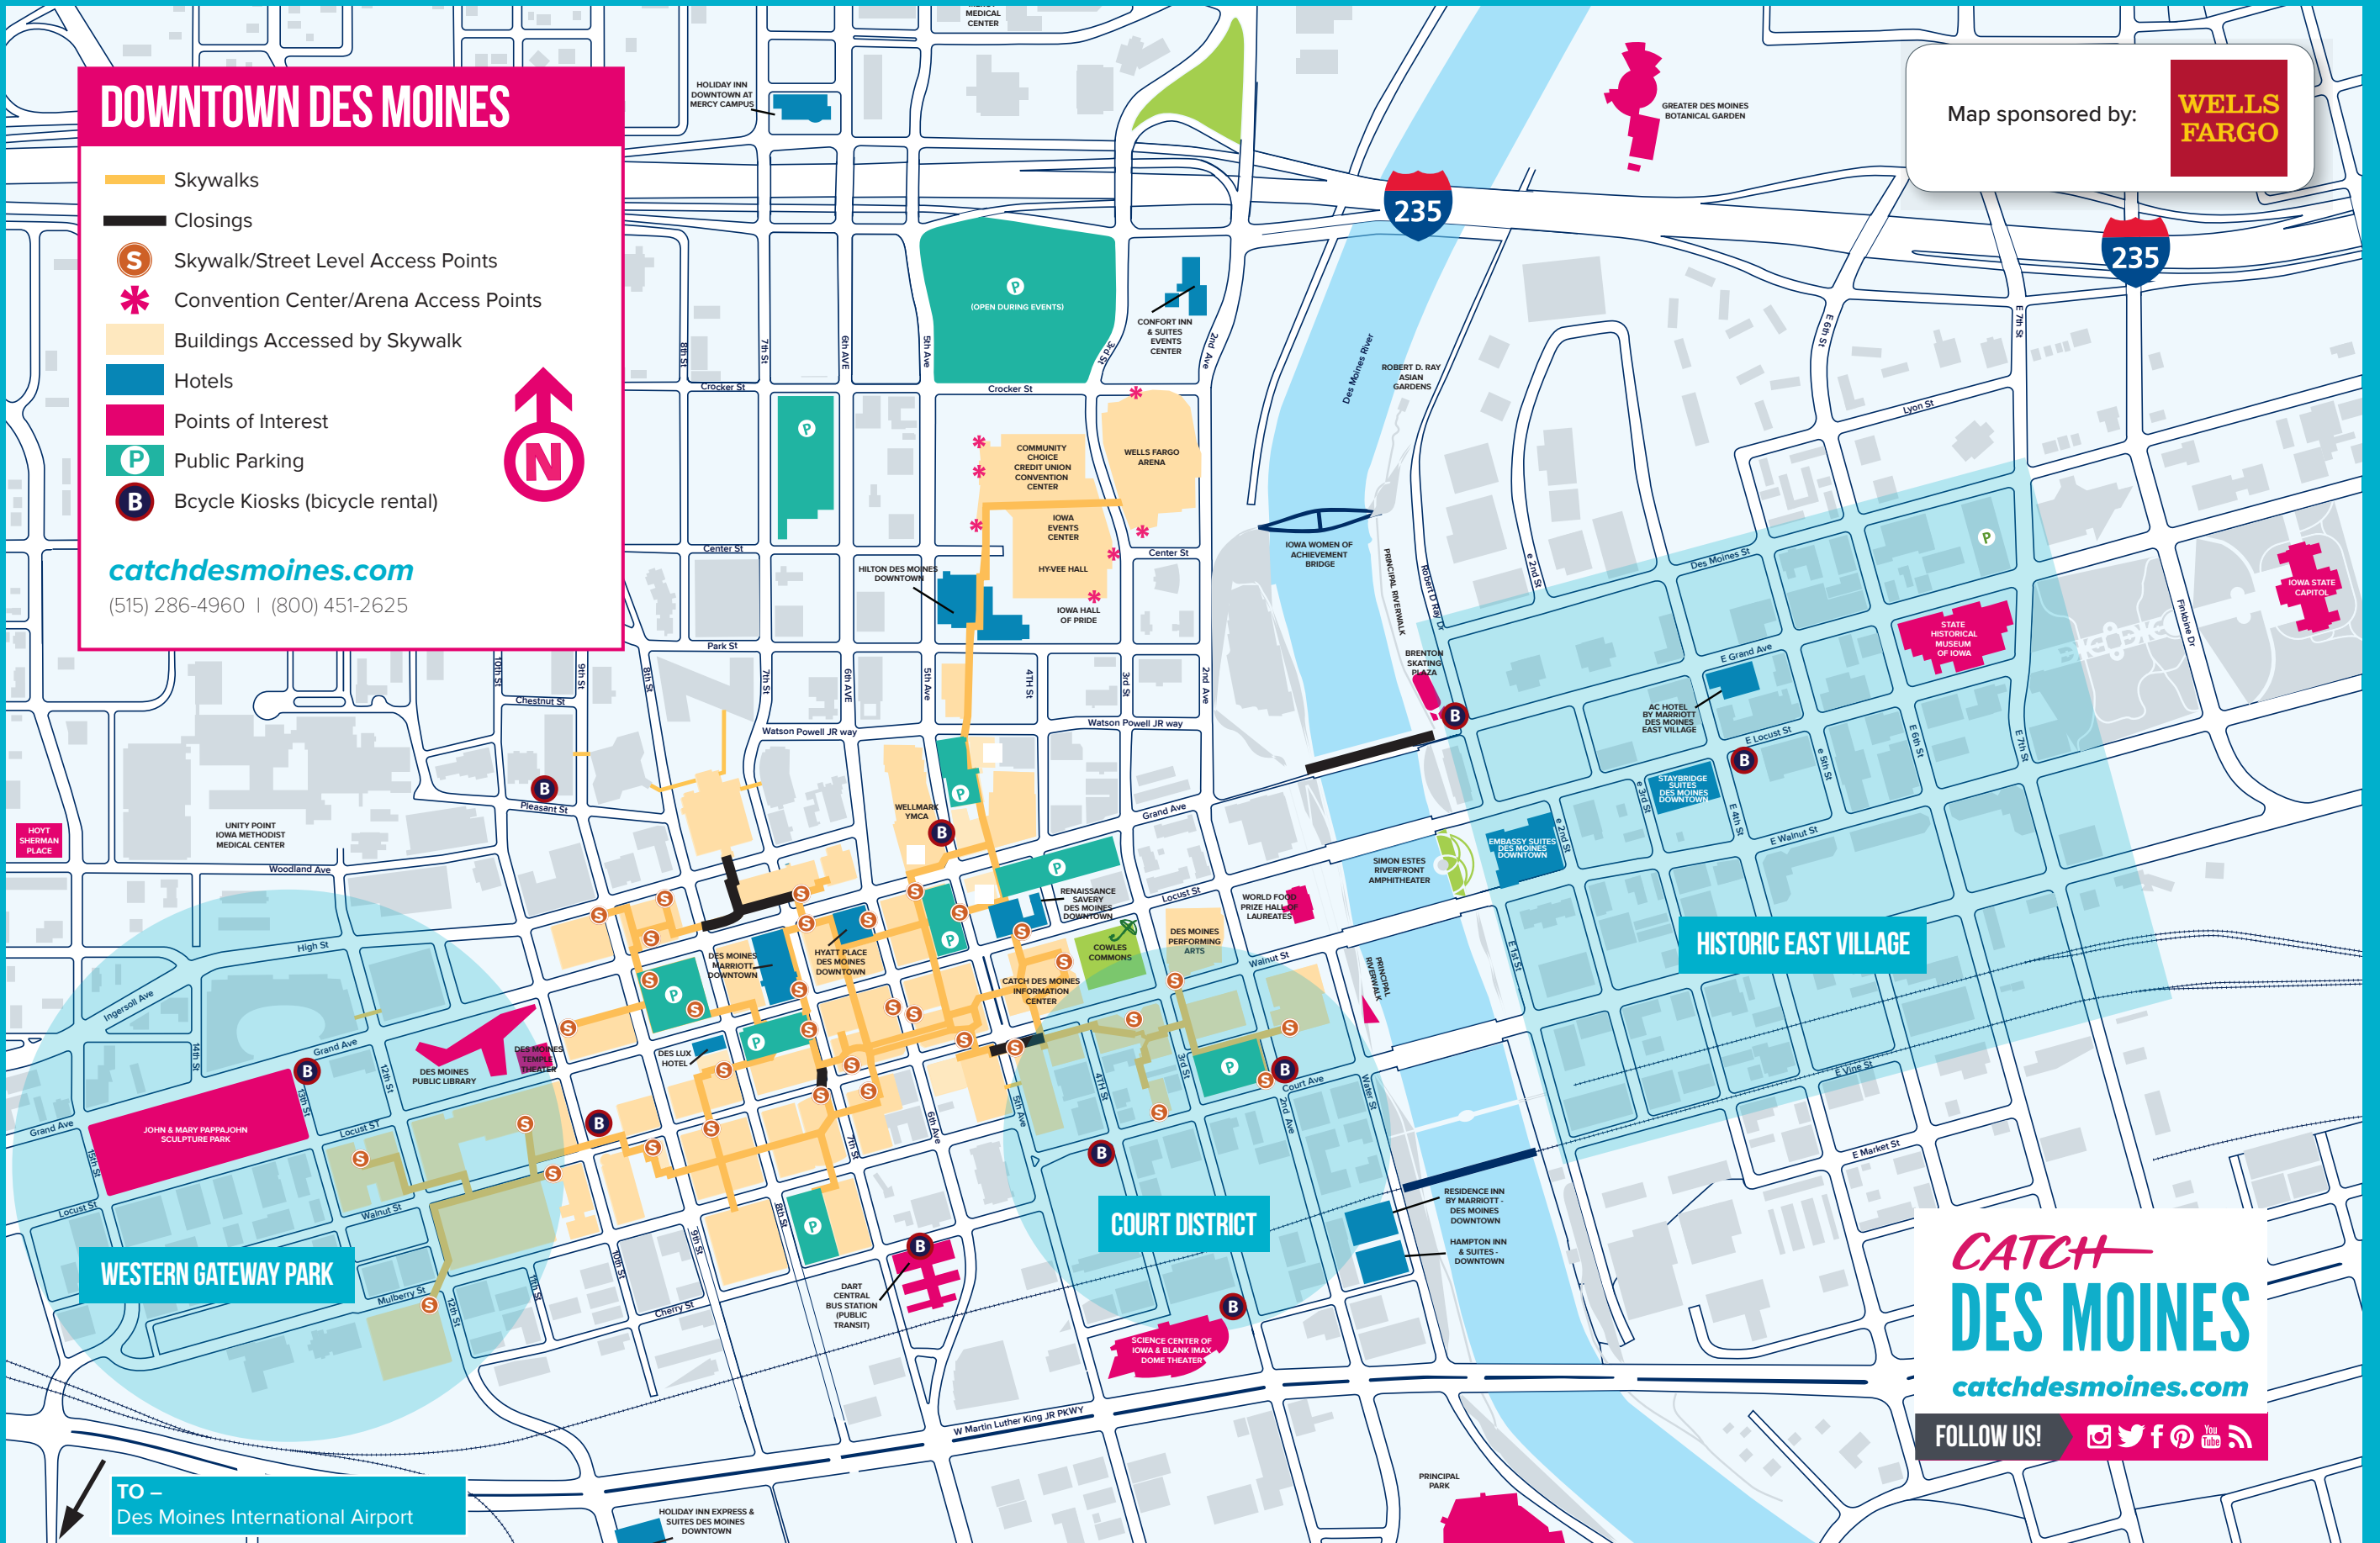

DOWNTOWN DES MOINES

-  Skywalks
-  Closings
-  Skywalk/Street Level Access Points
-  Convention Center/Arena Access Points
-  Buildings Accessed by Skywalk
-  Hotels
-  Points of Interest
-  Public Parking
-  Bicycle Kiosks (bicycle rental)

catchdesmoines.com

(515) 286-4960 | (800) 451-2625

Map sponsored by:

WELLS FARGO

WESTERN GATEWAY PARK

COURT DISTRICT

HISTORIC EAST VILLAGE

TO –
Des Moines International Airport